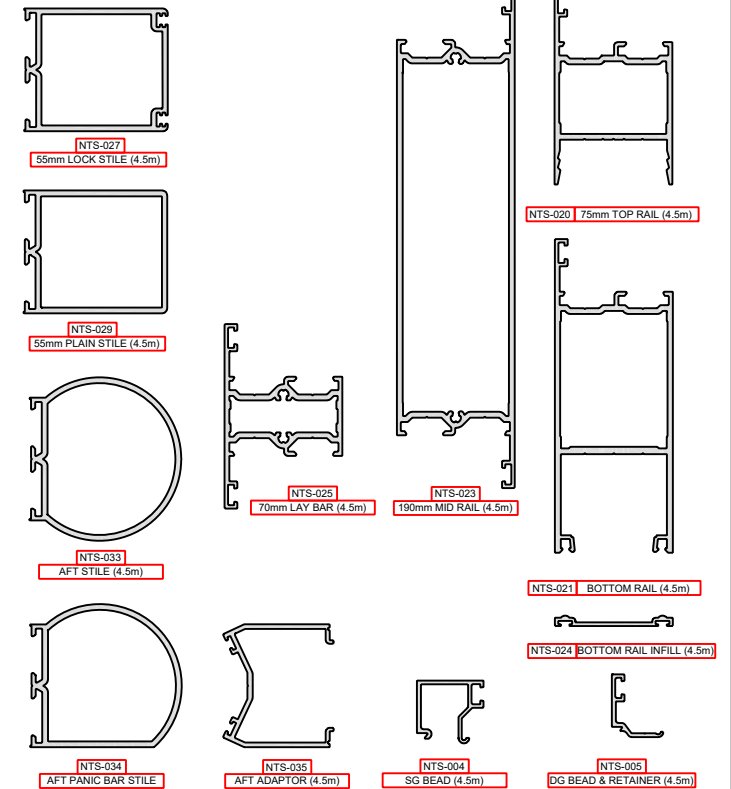

NON-THERMAL SINGLE & DOUBLE FRAMING

"ULTRA-WALL" THERMAL FRAMING

DOOR PROFILES

ACCESSORIES

CWAC-001		LARGE RETAINING GASKET (150m per bucket)	SSFA-012		BOTTOM RAIL CLEAT (20 per pack)
SSFA-002		SMALL RETAINING GASKET (150m per bucket)	SSFA-014		MID-RAIL CLEAT (20 per pack)
SSFA-003		LARGE GLAZING WEDGE (150m per bucket)	SSFA-016		PAD HANDLE
DAC-005		BLUE GLAZING WEDGE (150m per bucket)	SSFA-017 to SSFA-022		CONCEALED CLOSERS LIGHT to HEAVY DUTY. NO HOLD & HOLD OPEN
SSFA-008		11.0mm WOOLPILE (175m per roll)	SSFA-060		PAD HANDLE STAINLESS STEEL FIXING KITS
SSFA-010		LAYBAR & BOTTOM RAIL CLEAT (20 per pack)	SSFA-064 DG SSFA-066 SG		LATCH PLATE RECIEVER (25 per pack)
SSFA-011		TOP RAIL CLEAT (20 per pack)	SSFA-065		CILL END CAPS (Pairs)

All items are each unless otherwise stated. All lengths are nominal sizes.