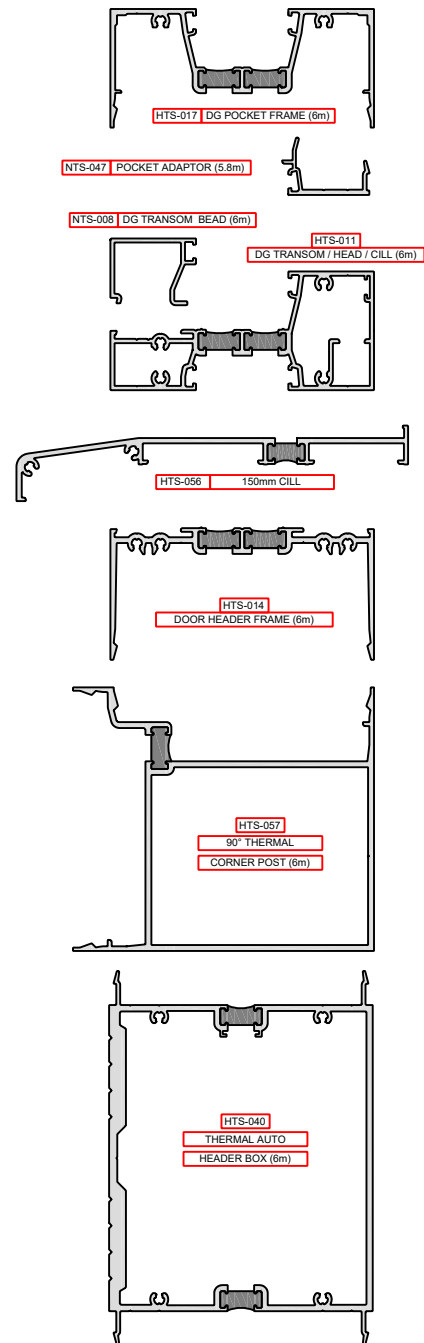

NON-THERMAL SINGLE & DOUBLE FRAMING

"ULTRA-WALL" THERMAL FRAMING

DOOR PROFILES

ACCESSORIES

CWAC-001		LARGE RETAINING GASKET (150m per bucket)	SSFA-012		BOTTOM RAIL CLEAT (20 per pack)
SSFA-002		SMALL RETAINING GASKET (150m per bucket)	SSFA-014		MID-RAIL CLEAT (20 per pack)
SSFA-003		LARGE GLAZING WEDGE (150m per bucket)	SSFA-016		PAD HANDLE
DAC-005		BLUE GLAZING WEDGE (150m per bucket)	SSFA-017 to SSFA-022		CONCEALED CLOSERS LIGHT to HEAVY DUTY. NO HOLD & HOLD OPEN
SSFA-008		11.0mm WOOLPILE (175m per roll)	SSFA-060		PAD HANDLE STAINLESS STEEL FIXING KITS
SSFA-010		LAYBAR & BOTTOM RAIL CLEAT (20 per pack)	SSFA-064 DG SSFA-066 SG		LATCH PLATE RECIEVER (25 per pack)
SSFA-011		TOP RAIL CLEAT (20 per pack)	SSFA-065		CILL END CAPS (Pairs)

All items are each unless otherwise stated. All lengths are nominal sizes.