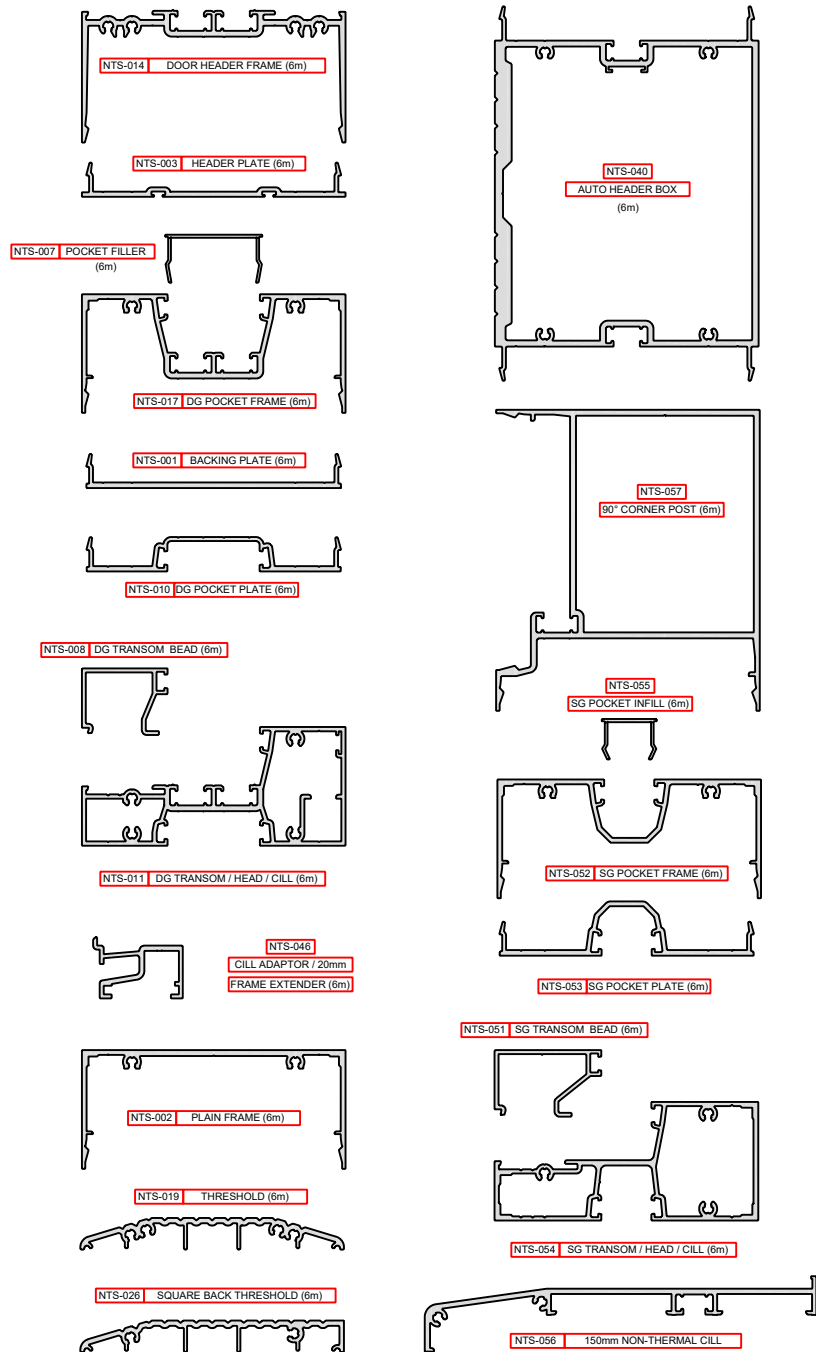

NON-THERMAL SINGLE & DOUBLE FRAMING

"ULTRA-WALL" THERMAL FRAMING

DOOR PROFILES

ACCESSORIES

CWAC-001		LARGE RETAINING GASKET (150m per bucket)	SSFA-012		BOTTOM RAIL CLEAT (20 per pack)
SSFA-002		SMALL RETAINING GASKET (150m per bucket)	SSFA-014		MID-RAIL CLEAT (20 per pack)
SSFA-003		LARGE GLAZING WEDGE (150m per bucket)	SSFA-016		PAD HANDLE
DAC-005		BLUE GLAZING WEDGE (150m per bucket)	SSFA-017 to SSFA-022		CONCEALED CLOSERS LIGHT to HEAVY DUTY. NO HOLD & HOLD OPEN
SSFA-008		11.0mm WOOLPILE (175m per roll)	SSFA-060		PAD HANDLE STAINLESS STEEL FIXING KITS
SSFA-010		LAYBAR & BOTTOM RAIL CLEAT (20 per pack)	SSFA-064 DG SSFA-066 SG		LATCH PLATE RECIEVER (25 per pack)
SSFA-011		TOP RAIL CLEAT (20 per pack)	SSFA-065		CILL END CAPS (Pairs)

All items are each unless otherwise stated. All lengths are nominal sizes.